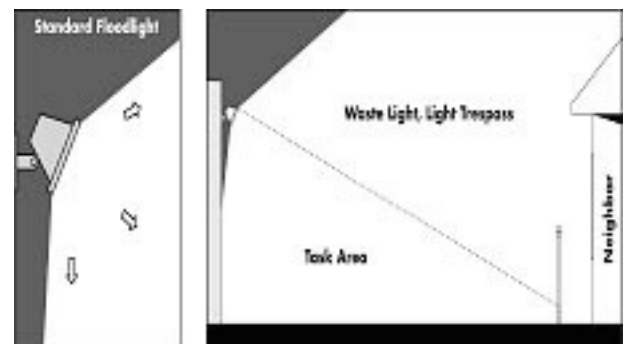

# GOOD LIGHTING FIXTURES mean:

starry sky

NOT glare

good neighbors

NOT conflict

lights point down

NOT up and out

**HOW IT WORKS: LIGHTS POINT DOWN, WHERE NEEDED**